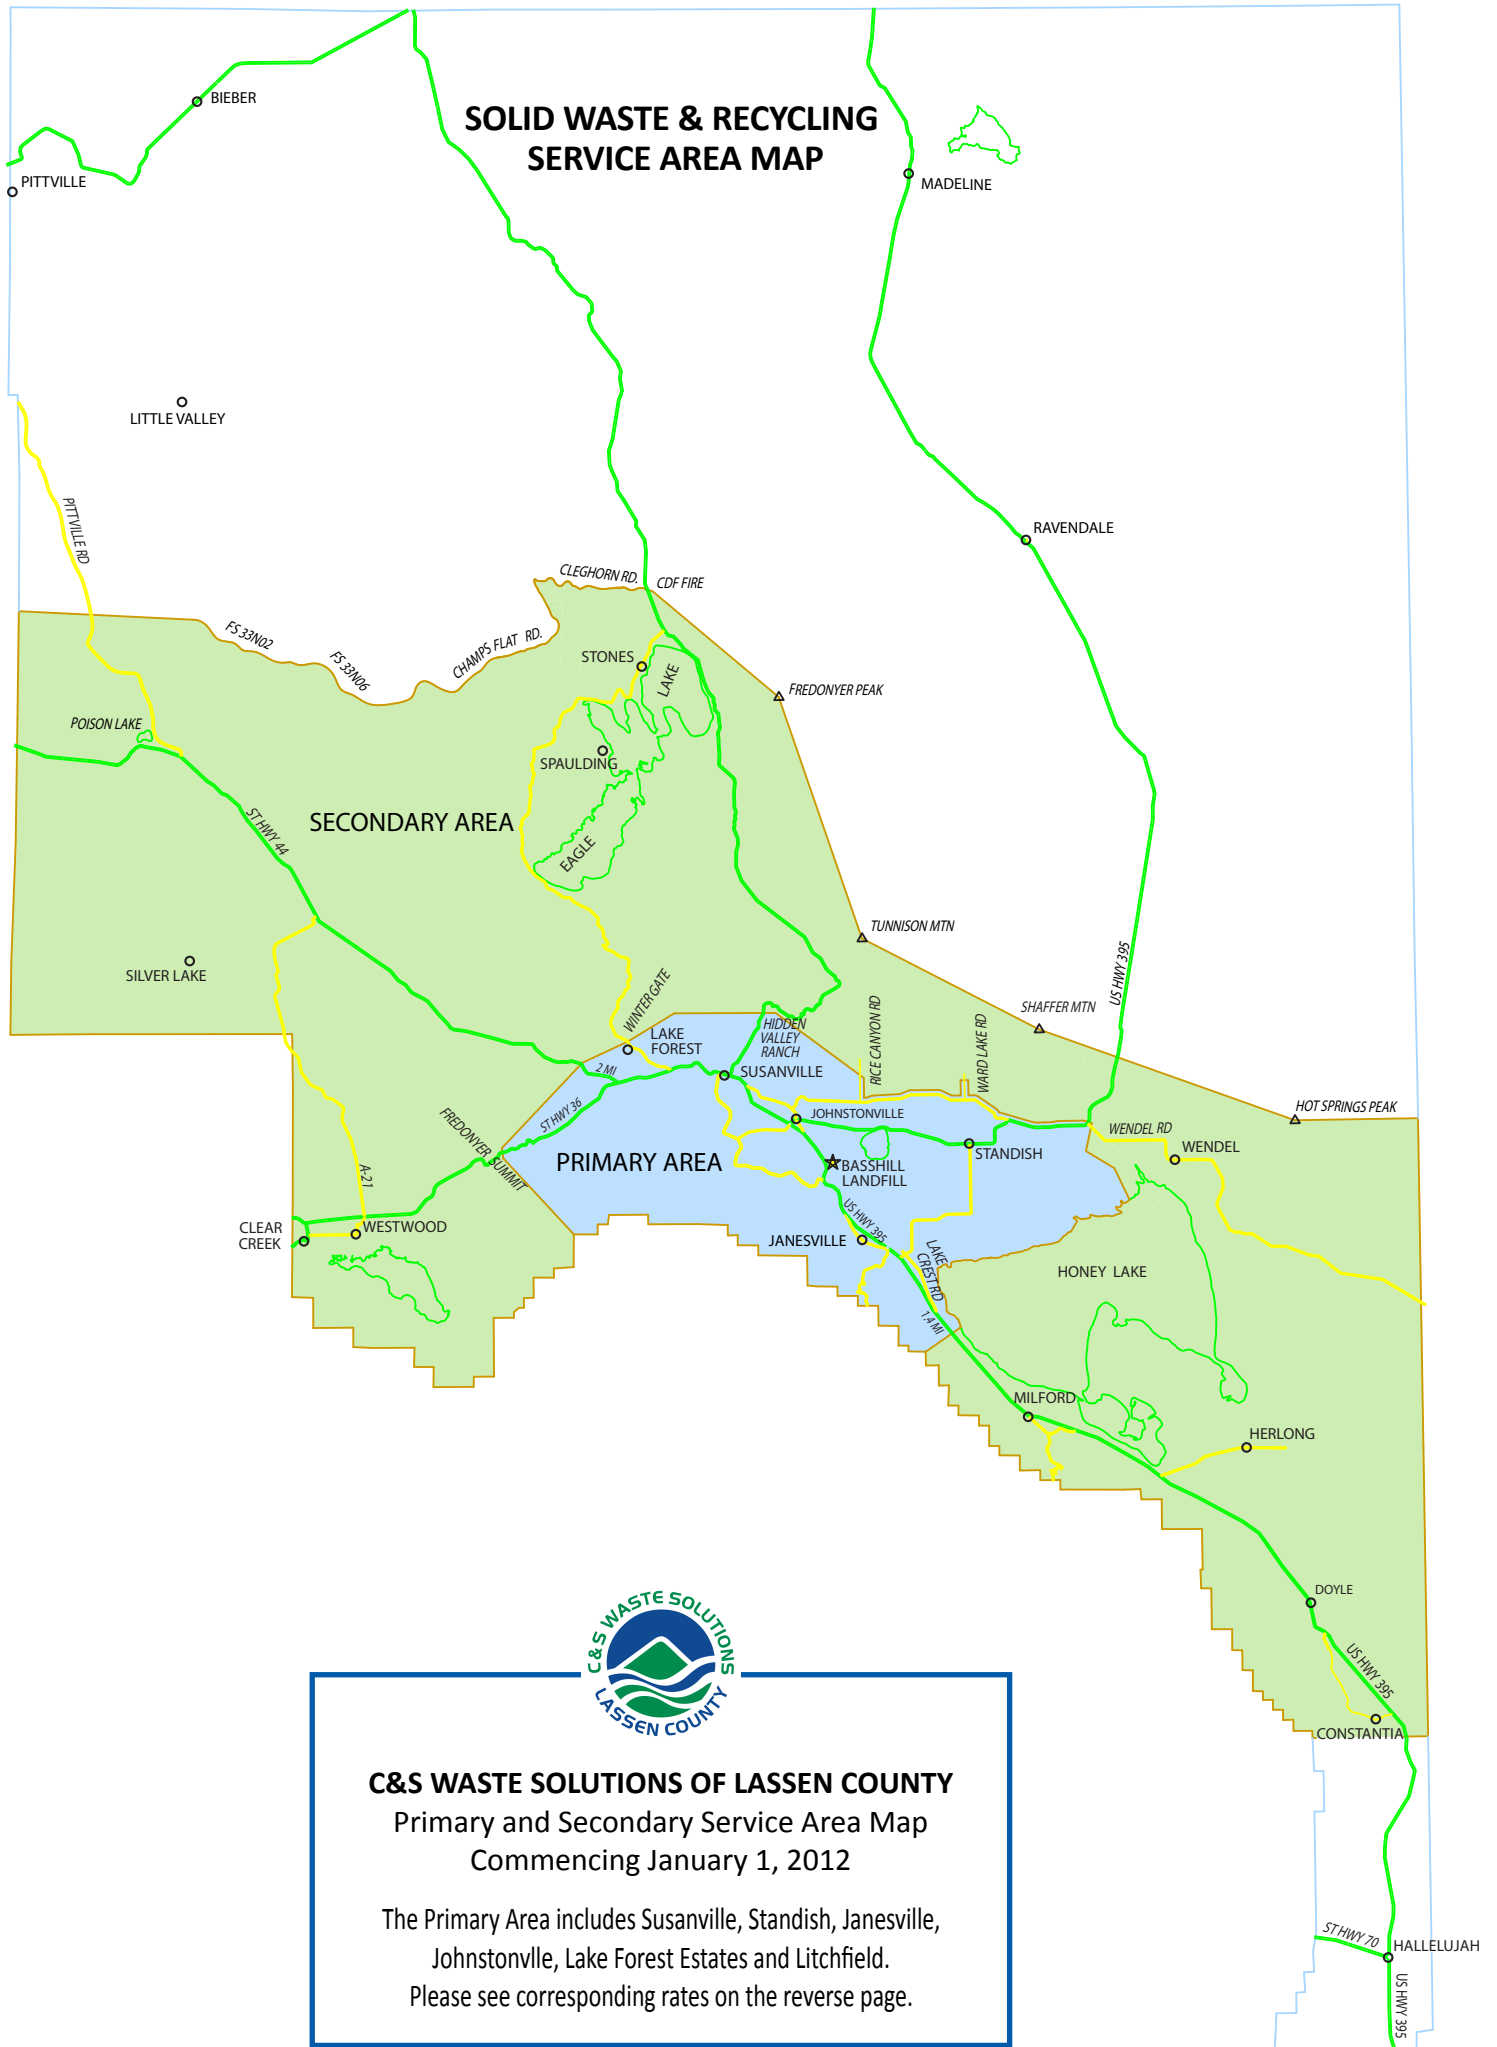

SOLID WASTE & RECYCLING SERVICE AREA MAP

C&S WASTE SOLUTIONS OF LASSEN COUNTY

Primary and Secondary Service Area Map
Commencing January 1, 2012

The Primary Area includes Susanville, Standish, Janesville, Johnstonville, Lake Forest Estates and Litchfield.
Please see corresponding rates on the reverse page.